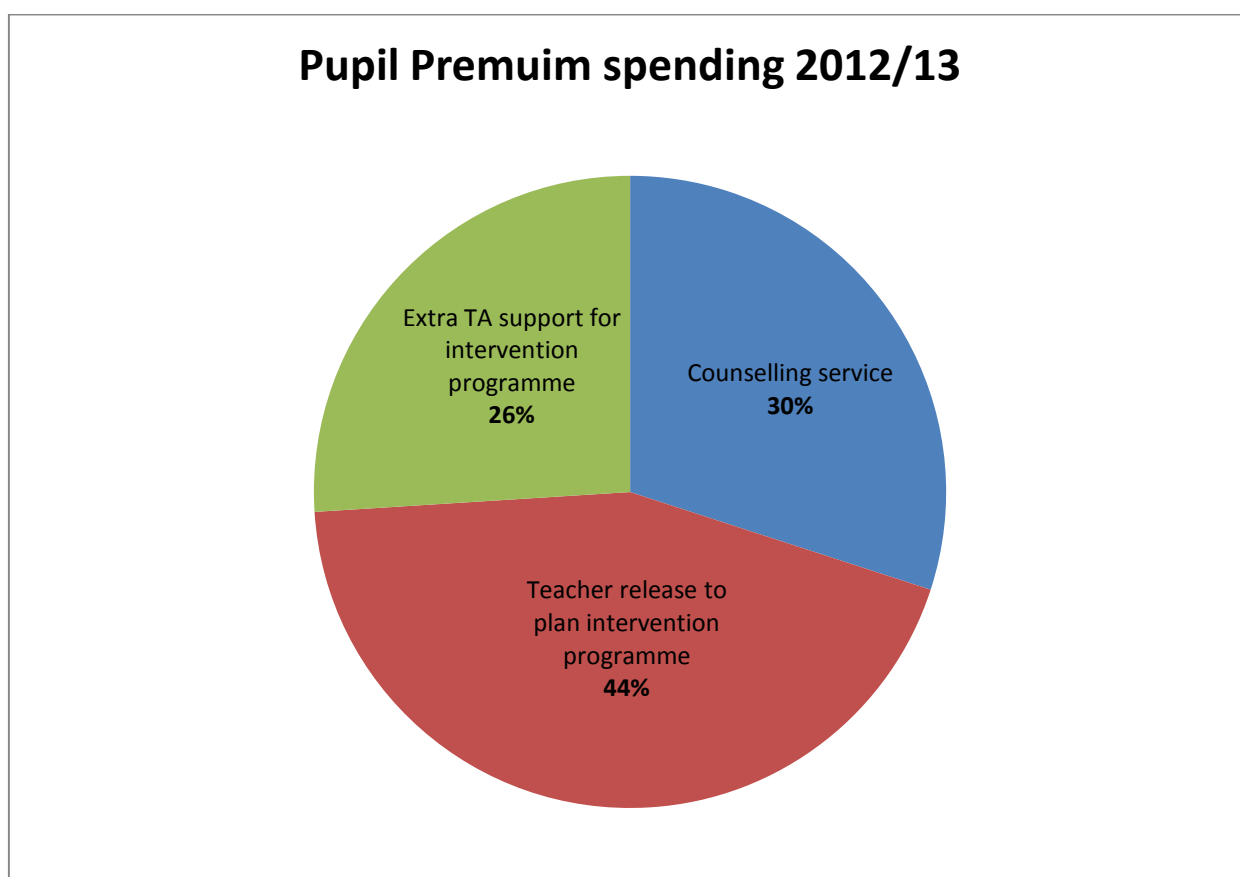

Pupil Premium Funding

Pupil Premium is allocated to schools from central Government to support children from low-income families who are currently known to be eligible for free school meals and children who have been looked after continuously for more than six months. Schools are free to spend the money as they see fit and are required to publish this information online.

Our school allocation for 2012/13 from central Government = **£5,400**

At Uplands Primary School, it is used to help the most vulnerable children to close the gap with both their emotional and academic needs through targeted support and personalised intervention programmes, and a weekly counselling service.

Positive outcomes are measured by looking at the progress on those identified children and by regular meetings with the class teacher to discuss emotional issues.